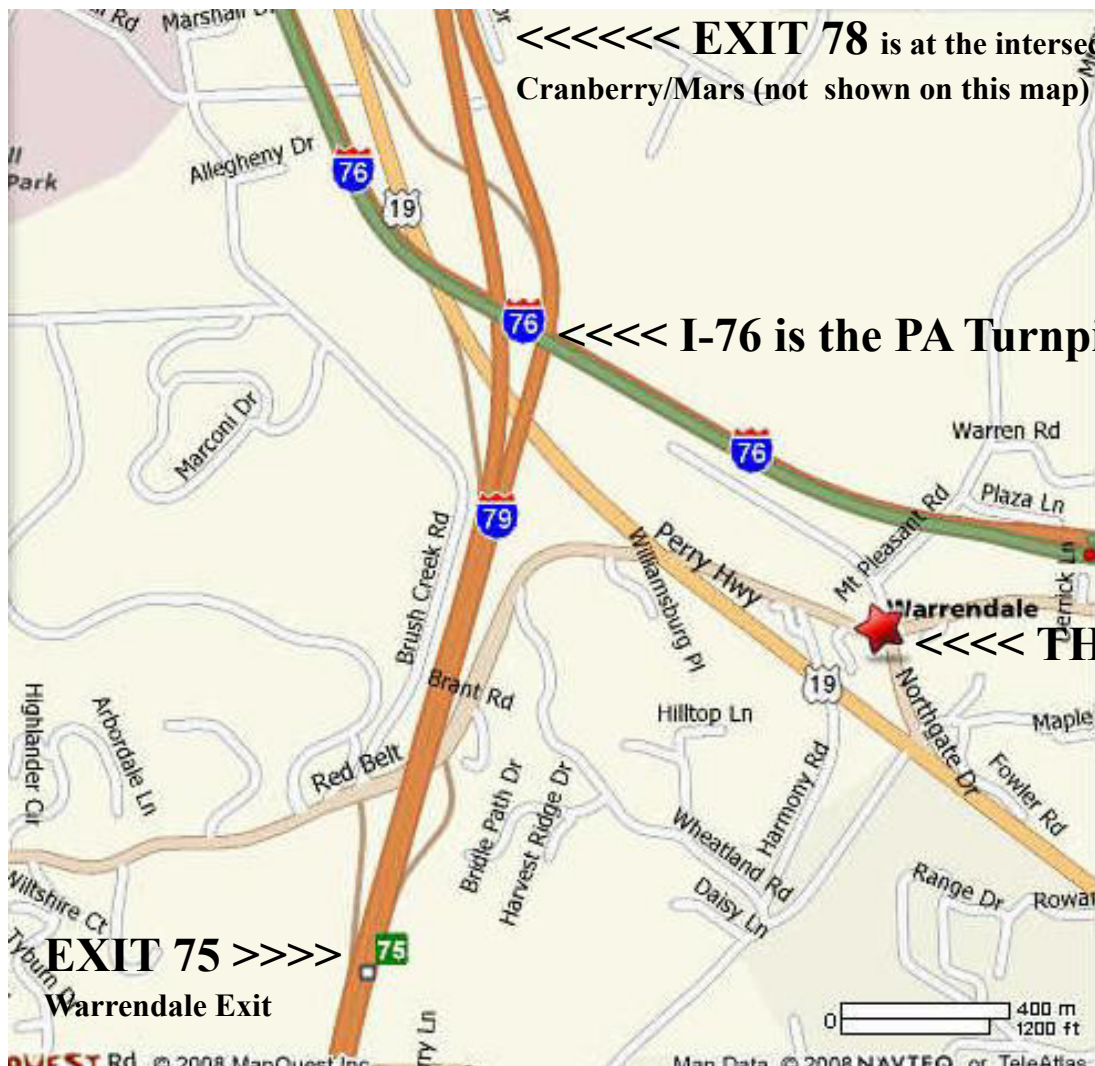

### TO THE CAMELOT:

**From I-79 (coming from the north)** take **exit 78** Cranberry/Mars. Go west on Route 228 to Route 19. Turn left at traffic light onto Route 19 south. At the 4th traffic light on Route 19, turn left onto the Red Belt. Then make left at 1st stop sign, on Northgate Drive. The Camelot is 200 yards on the right side of the road.

**From I-79 (coming from the south)** take **exit 75** Warrendale. Go east (right turn) onto the Red Belt. Go straight thru a traffic light (at Rt. 19) to the 1st stop sign and turn left, on Northgate Drive. The Camelot is 200 yards on the right side of the road.

**From Wexford or Cranberry** take route 19 to the Red Belt and turn east. At the 1st stop sign turn left, on Northgate Drive. The Camelot is 200 yards on the right side of the road.

**From Ambridge** drive to Fair Oaks and follow the Red Belt. When you reach Rt. 19, cross over and follow directions above.

EXIT 78 is at the intersection of Rt. 228 - Cranberry/Mars (not shown on this map)

I-76 is the PA Turnpike

THE CAMELOT

EXIT 75 >>>>  
Warrendale Exit